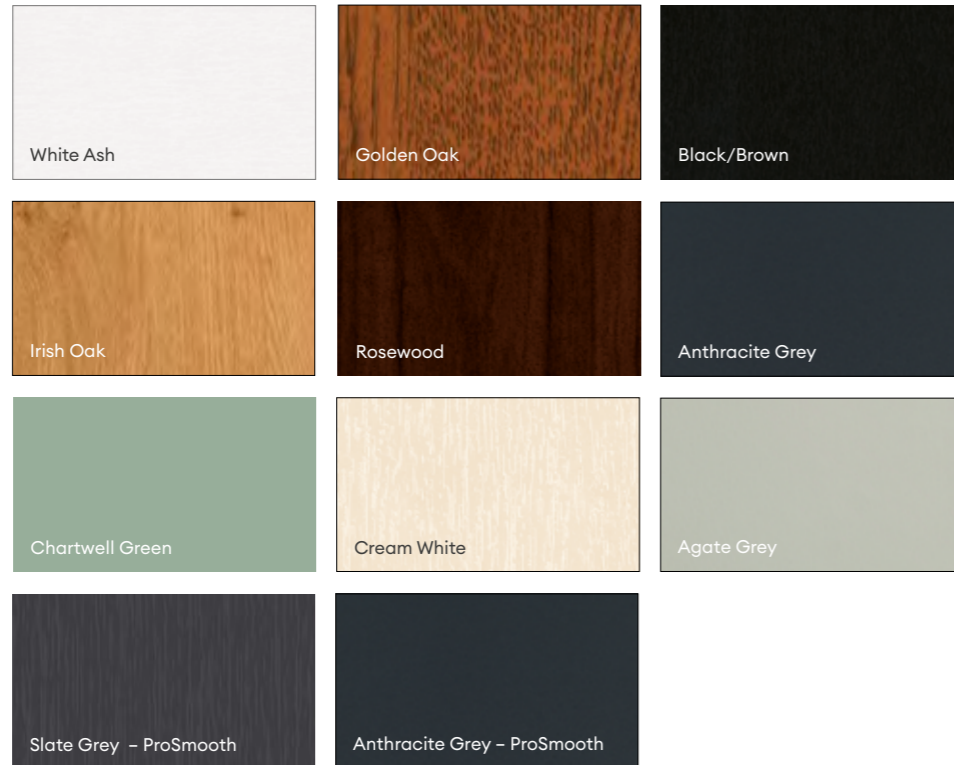

## STANDARD COLOUR FINISHES

Above is just a selection of colours available. For further information on our non-standard range of colours with over 65 options to choose from, speak to your chosen window or door supplier.