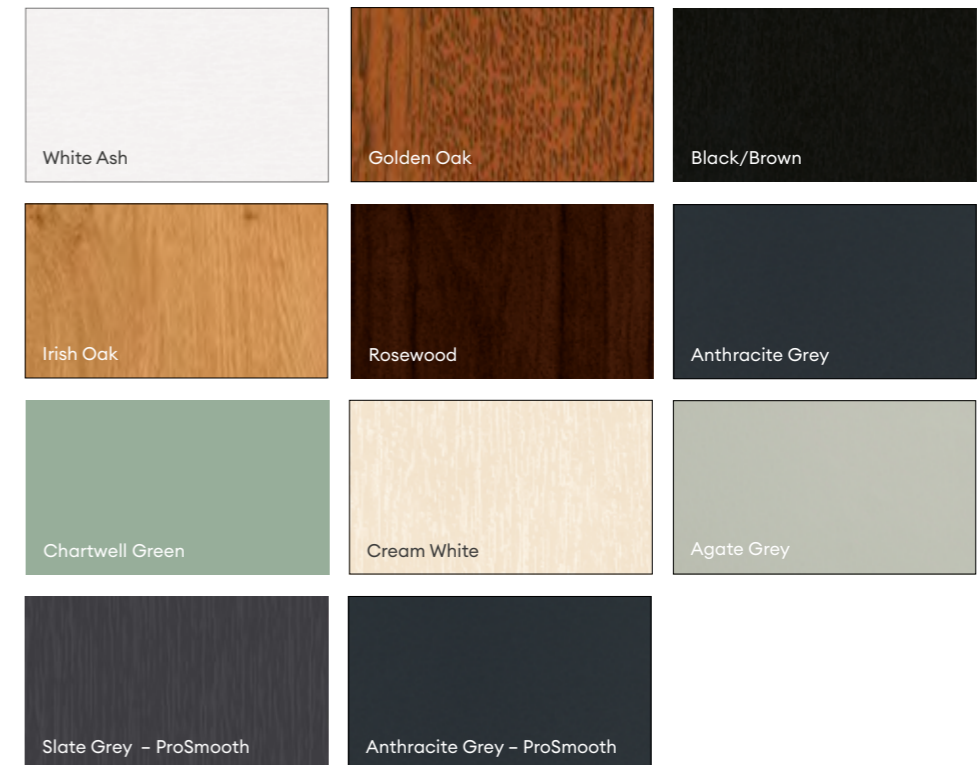

FIND YOUR PERFECT COLOUR AND FINISH.

GONE ARE THE DAYS WHEN YOU COULD HAVE ANY COLOUR OF PVCU WINDOW YOU LIKE, SO LONG AS IT'S WHITE. THE KÖMMERLING C70 RANGE OFFERS YOU A WHOLE WORLD OF COLOUR CHOICES AND FINISHES - FROM THE TRADITIONAL TO THE CONTEMPORARY. FROM THE BOLD TO THE UNDERSTATED. AND EVERYTHING IN-BETWEEN.

STANDARD COLOUR FINISHES

Above is just a selection of colours available. For further information on our non-standard range of colours with over 65 options to choose from, speak to your chosen window or door supplier.

EXTRA OPTIONS. EXTRA APPEAL.

ENJOY THE BEST OF BOTH WORLDS WITH DUAL COLOURS

As the name suggests, a dual colour finish enables you to create windows in two different colours. As an example, you might like a colour such as Irish Oak on the exterior of your windows to match the period or traditional appearance of your property. Inside, meanwhile, white might be a more fitting choice to match a clean and contemporary interior design theme.